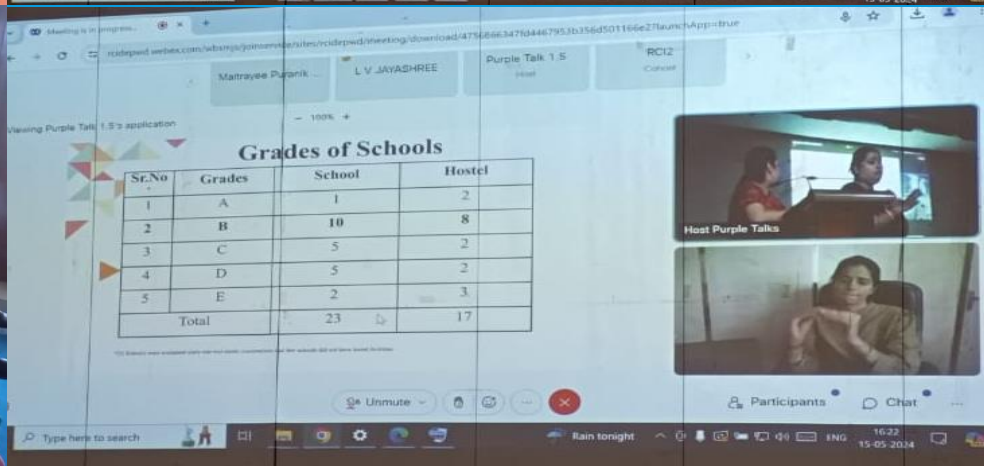

NATIONAL INSTITUTE FOR EMPOWERMENT OF PERSONS WITH MULTIPLE DISABILITIES (DIVYANGJAN)

Department of Empowerment of Persons with Disabilities (Divyangjan),
Ministry of Social Justice & Empowerment, Govt. of India
East Coast Road, Muttukadu, Kovalam, Chennai- 603 112. Tamil Nadu, India.

Department of Adult Independent Living

Topic : Purple Talks Programme by DEPwD

Hosted by : DEPwD through online

Participated by : Job coaching cell & DOAAT trainees, DAIL

Date : 15th to 17th May 2024