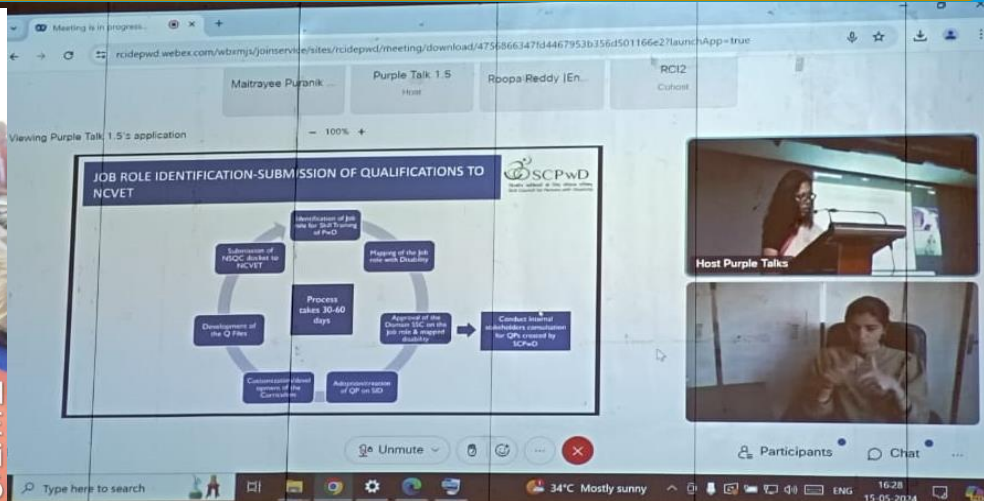

NATIONAL INSTITUTE FOR EMPOWERMENT OF PERSONS WITH MULTIPLE DISABILITIES (DIVYANGJAN)

Department of Empowerment of Persons with Disabilities (Divyangjan),
Ministry of Social Justice & Empowerment, Govt. of India
East Coast Road, Muttukadu, Kovalam, Chennai- 603 112. Tamil Nadu, India.

Department of Adult Independent Living

Topic : Purple Talks Programme by DEPwD

Hosted by : DEPwD through online

Participated by : Job coaching cell & DOAAT trainees, DAIL

Date : 15th to 17th May 2024